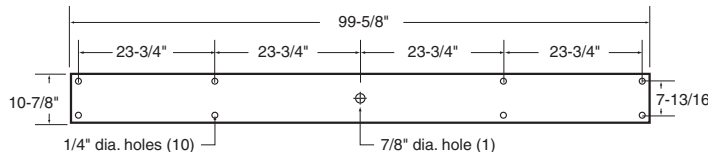

PHOTOMETRIC DATA

Mounting Height = 12 ft.
Gridscale = 12 ft. per increment

SLTO232K4YW
8' Linear - Ceiling Mount
4-32w T8 fluorescent

Horizontal Footcandles
Lumen/Lamp = 2,850
Light Loss Factor = 1.00

.1 FT-C	.2 FT-C	.5 FT-C	1 FT-C	2 FT-C	5 FT-C
---------	---------	---------	--------	--------	--------

TECHNICAL INFORMATION

End View

PRODUCT SPECIFICATIONS

- Marine-grade, extruded aluminum housing
- Tamper-resistant stainless steel hardware
- Architectural die-cast end caps
- Polyester powder, semi-gloss textured finish
- Standard color is white
- Fade-resistant color (custom colors available – consult factory)
- High-Efficiency T5, T5HO and T8 lamping
- Exceptionally high fixture efficiency
- 91.7% maintained lumens with high CRI of 85
- .156" thick extruded impact-resistant polycarbonate lens
- Delivers uniform illumination without glare
- Lens available in clear prismatic and opal prismatic
- Immediate hot re-strike
- Greater uniformity and instant-on capability
- No color shift
- Field drilling not required
- "LifeLyte" limited lifetime warranty
- UL/CUL listed for wet locations