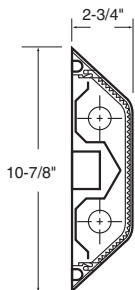

PHOTOMETRIC DATA

Mounting Height = 12 ft.
Gridscale = 12 ft. per increment

SLTO232K4YW
8' Linear - Ceiling Mount
4-32w T8 fluorescent

Horizontal Footcandles
Lumen/Lamp = 2,850
Light Loss Factor = 1.00

.1 FT-C	.2 FT-C	.5 FT-C	1 FT-C	2 FT-C	5 FT-C
---------	---------	---------	--------	--------	--------

TECHNICAL INFORMATION

End View

PRODUCT SPECIFICATIONS

- Marine-grade, extruded aluminum housing
- Tamper-resistant stainless steel hardware
- Architectural die-cast end caps
- Polyester powder, semi-gloss textured finish
- Standard color is white
- Fade-resistant color (custom colors available – consult factory)
- High-Efficiency T5, T5HO and T8 lamping
- Exceptionally high fixture efficiency
- 91.7% maintained lumens with high CRI of 85
- .156" thick extruded impact-resistant polycarbonate lens
- Delivers uniform illumination without glare
- Lens available in clear prismatic and opal prismatic
- Immediate hot re-strike
- Greater uniformity and instant-on capability
- No color shift
- Field drilling not required
- "LifeLyte" limited lifetime warranty
- UL/CUL listed for wet locations