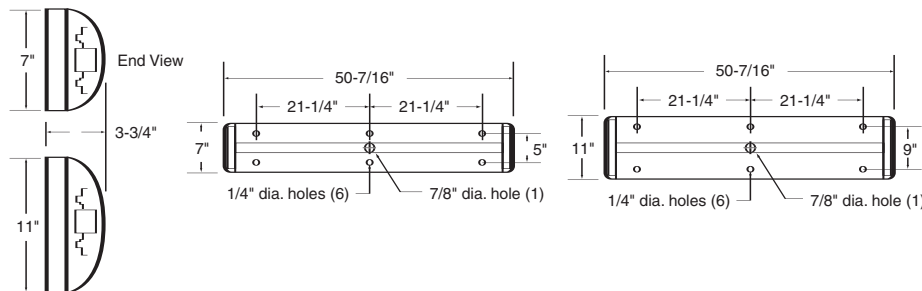

TECHNICAL INFORMATION

UL Damp Location Listed.
UL File Number: E86021